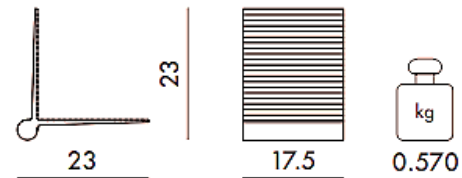

### **Kite**

Kite Shelf is the essentially styled shelf which is as light as a kite. Thanks to its small size, it adapts easily to all spaces and can be used to create different arrangements.

*Brand:* **KARTELL**

*Item type:* Shelf

*Item code:* 8060/VE

*Designer:* Patricia Urquiola

*Color:* Green

*Dimension:* 23 x 23 x 17.5 cm

*Please click the link for more option and finishes:*

[https://www.kartell.com/IT/it/patricia-urquiola/kite-shelf/08060?variantName=x\\_colorVariant&variantValue=VE](https://www.kartell.com/IT/it/patricia-urquiola/kite-shelf/08060?variantName=x_colorVariant&variantValue=VE)